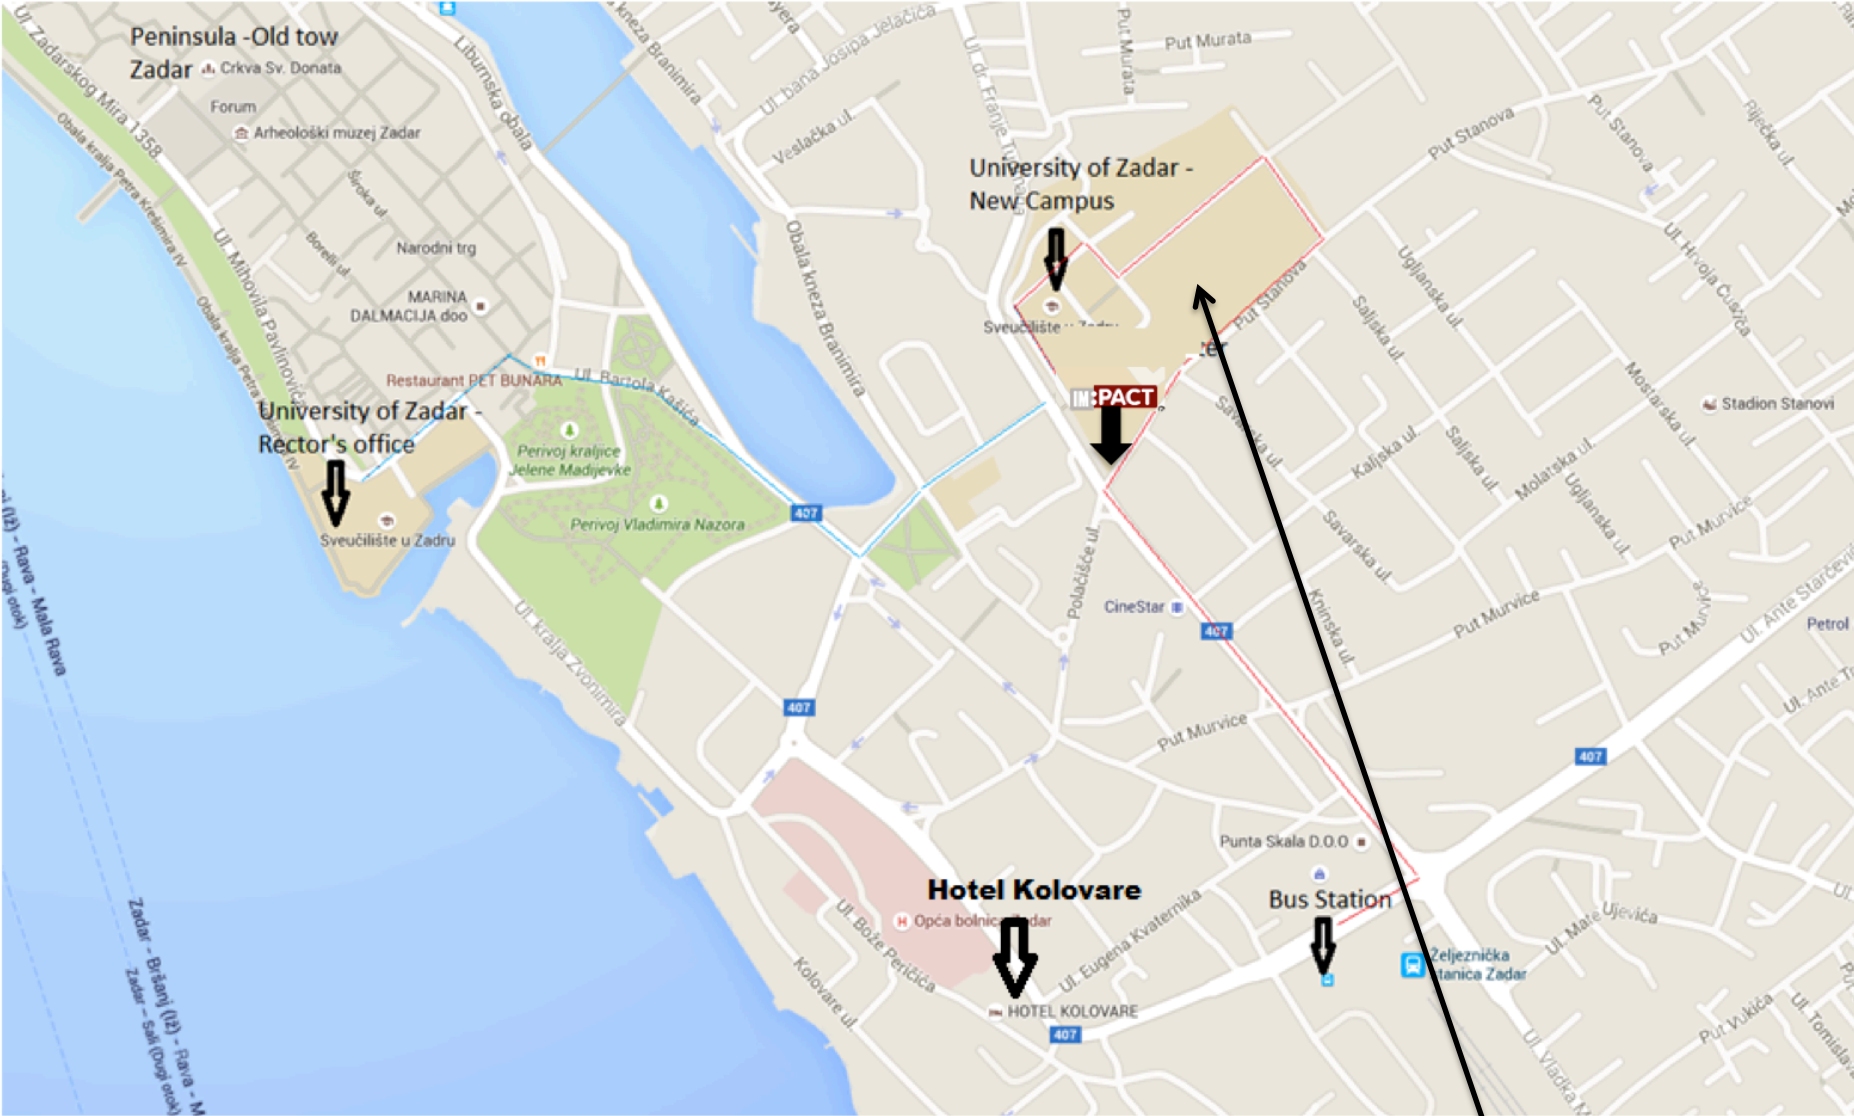

University of Zadar map

Red line – road from bus station to Impact Center

Blue line – road from New Campus to Old town